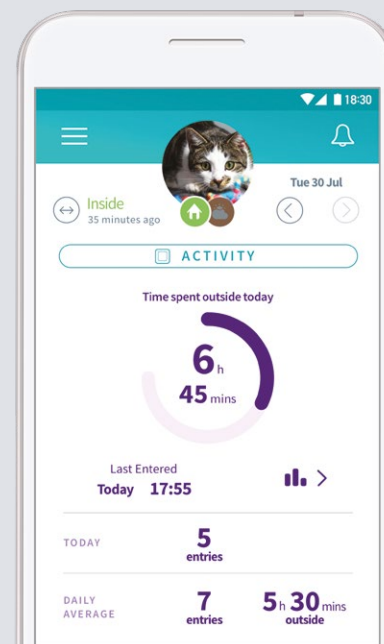

Connected products link to Hub (sold separately)

Hub connects to your home router to communicate with the Sure Petcare app

Sure Petcare connected doors are app-controlled, enabling owners to monitor their pet's comings and goings, receive notifications when they enter or leave the house and lock the door remotely from anywhere.

Accurate portioning - Set the food type and quantity of each serving using the Sure Petcare app and accurately weigh out using the LED guides

Insights - Monitor how much, how often and when a pet eats. Notice changes over time which may indicate changes in a pet's health

Feeding updates - Check when a pet was last fed and how much food is left in their bowl

Microchip Pet Feeder Connect

Microchip Pet Door Connect

Peace of mind - Receive notifications when a pet enters or leaves the house

Lock and unlock - Remotely control the pet door anytime, anywhere from the Sure Petcare app

Insights - Monitor a pet's activities and notice changes in behaviour

Create a curfew - Set a schedule for when a pet is allowed outside