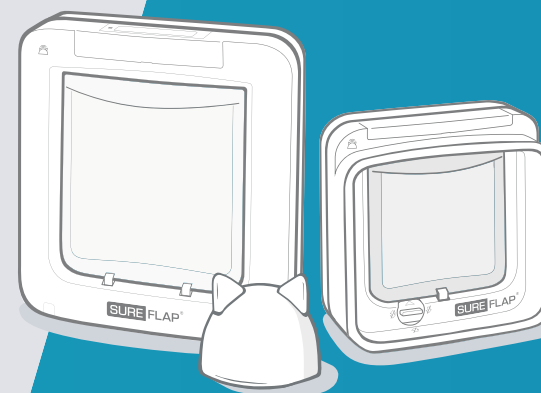

Connected products link to Hub (sold separately)

Hub connects to your home router to communicate with the Sure Petcare app

Sure Petcare connected doors are app-controlled, enabling owners to monitor their pet's comings and goings, receive notifications when they enter or leave the house and lock the door remotely from anywhere.

Accurate portioning - Set the food type and quantity of each serving using the Sure Petcare app and accurately weigh out using the LED guides

Insights - Monitor how much, how often and when a pet eats. Notice changes over time which may indicate changes in a pet's health

Feeding updates - Check when a pet was last fed and how much food is left in their bowl

Microchip Pet Feeder Connect

Microchip Pet Door Connect

Peace of mind - Receive notifications when a pet enters or leaves the house