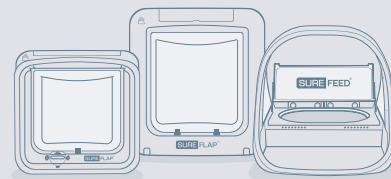

Monitor your pet's feeding habits via an app
(Hub required - sold separately)

Ideal for

Automatic lid

Stops pets stealing each other's food

Sealed bowl keeps food fresher for longer

Keeps flies off food

Integrated scales

Batteries required
(not included)

Bowl size

Sealed Pet Bowl

Microchip Pet Feeder

Microchip Pet Feeder
Connect

	X	X	✓
single pet households	X	multi-pet households	multi-pet households
motion-activated	X	microchip or collar tag controlled	microchip or collar tag controlled
	X	✓	✓
	✓	✓	✓
	✓	✓	✓
	X	X	✓
4 x C Cell	4 x C Cell	4 x C Cell	4 x C Cell
400 ml	400 ml	400 ml	400 ml

Connecting pets and owners with **app-controlled products**

The **SureFeed Microchip Pet Feeder Connect** enables owners to monitor how often and how much their pet eats. This can help identify changes in their feeding behaviour, which could be a sign of illness or distress.

Connected products link to Hub (sold separately)

Hub connects to your home router to communicate with the Sure Petcare app

Sure Petcare connected doors are app-controlled, enabling owners to monitor their pet's comings and goings, receive notifications when they enter or leave the house and lock the door remotely from anywhere.