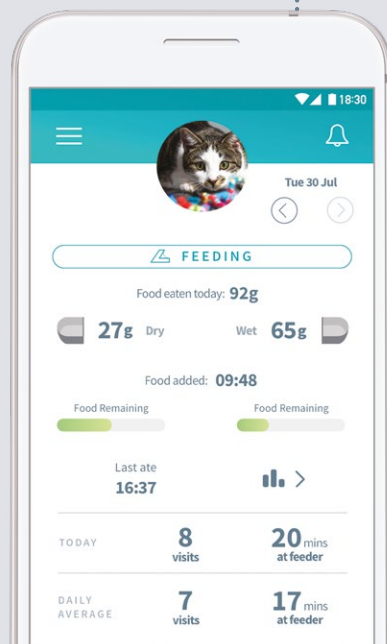

Connected products link to Hub (sold separately)

Hub connects to your home router to communicate with the Sure Petcare app

Sure Petcare connected doors are app-controlled, enabling owners to monitor their pet's comings and goings, receive notifications when they enter or leave the house and lock the door remotely from anywhere.

Accurate portioning - Set the food type and quantity of each serving using the Sure Petcare app and accurately weigh out using the LED guides

Insights - Monitor how much, how often and when a pet eats. Notice changes over time which may indicate changes in a pet's health

Feeding updates - Check when a pet was last fed and how much food is left in their bowl

Microchip Pet Feeder Connect

Microchip Pet Door Connect

Peace of mind - Receive notifications when a pet enters or leaves the house

Lock and unlock - Remotely control the pet door anytime, anywhere from the Sure Petcare app

Insights - Monitor a pet's activities and notice changes in behaviour

Create a curfew - Set a schedule for when a pet is allowed outside